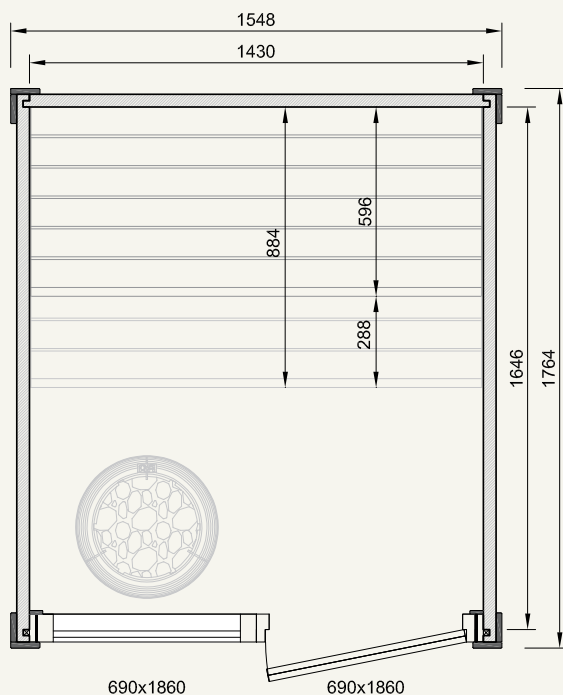

All models are available as DIY kits and come with an instruction manual.

Aris Mini

for 2 people

technical information

METRIC

IMPERIAL

Coverage area	2,7 (m ²)	29.1 (ft ²)
Steam room volume	4,7 (m ³)	166.0 (ft ³)
External dimensions	W1548×D1764×H2220 (mm)	W60.9"×D69.4"×H87.4" (in)
Internal dimensions	W1430×D1646×H2040 (mm)	W56.3"×D64.8"×H80.3" (in)
Weight	550 (kg)	1,213 (lb)
Pallet size	1,20×2,30×1,20 (m)	3.94×7.55×3.94 (ft)

suitable with

Electric heater	✓
Wood burning heater	✗

Aris Lite

for 4 people

technical information

METRIC

IMPERIAL

Coverage area	4,0 (m ²)	43.1 (ft ²)
Steam room volume	7,0 (m ³)	247.2 (ft ³)
External dimensions	W2238×D1764×H2200 (mm)	W88.1"×D69.4"×H86.6" (in)
Internal dimensions	W2120×D1646×H2040 (mm)	W83.5"×D64.8"×H80.3" (in)
Weight	650(kg)	1,433 (lb)
Pallet size	1,20×2,30×1,20 (m)	3.94×7.55×3.94 (ft)