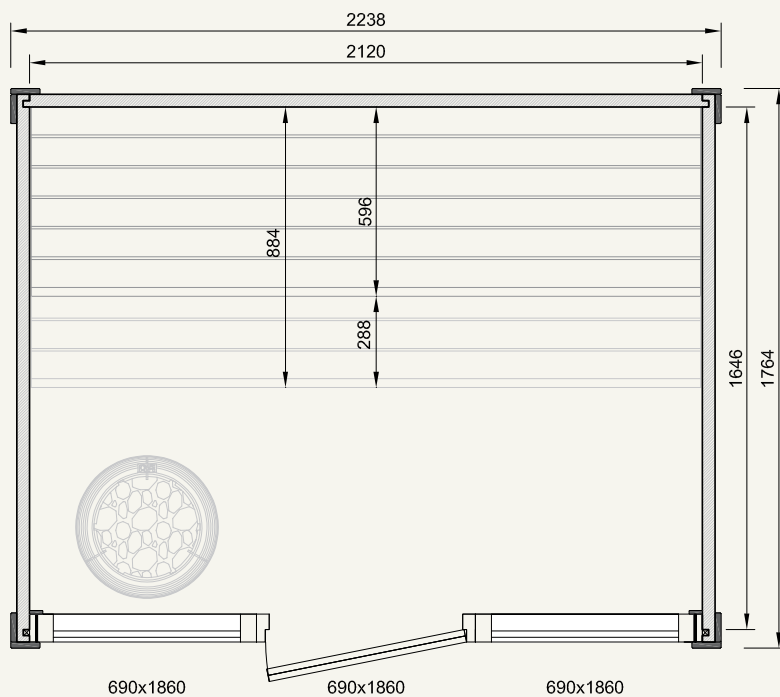

All models are available as DIY kits and come with an instruction manual.

Aris Mini

for 2 people

technical information

METRIC

IMPERIAL

Coverage area	2,7 (m ²)	29.1 (ft ²)
Steam room volume	4,7 (m ³)	166.0 (ft ³)
External dimensions	W1548×D1764×H2220 (mm)	W60.9"×D69.4"×H87.4" (in)
Internal dimensions	W1430×D1646×H2040 (mm)	W56.3"×D64.8"×H80.3" (in)
Weight	550 (kg)	1,213 (lb)
Pallet size	1,20×2,30×1,20 (m)	3.94×7.55×3.94 (ft)

suitable with

Electric heater	✓
Wood burning heater	✗

Aris Lite

for 4 people

technical information

METRIC

IMPERIAL

Coverage area	4,0 (m ²)	43.1 (ft ²)
Steam room volume	7,0 (m ³)	247.2 (ft ³)
External dimensions	W2238×D1764×H2200 (mm)	W88.1"×D69.4"×H86.6" (in)
Internal dimensions	W2120×D1646×H2040 (mm)	W83.5"×D64.8"×H80.3" (in)
Weight	650(kg)	1,433 (lb)
Pallet size	1,20×2,30×1,20 (m)	3.94×7.55×3.94 (ft)