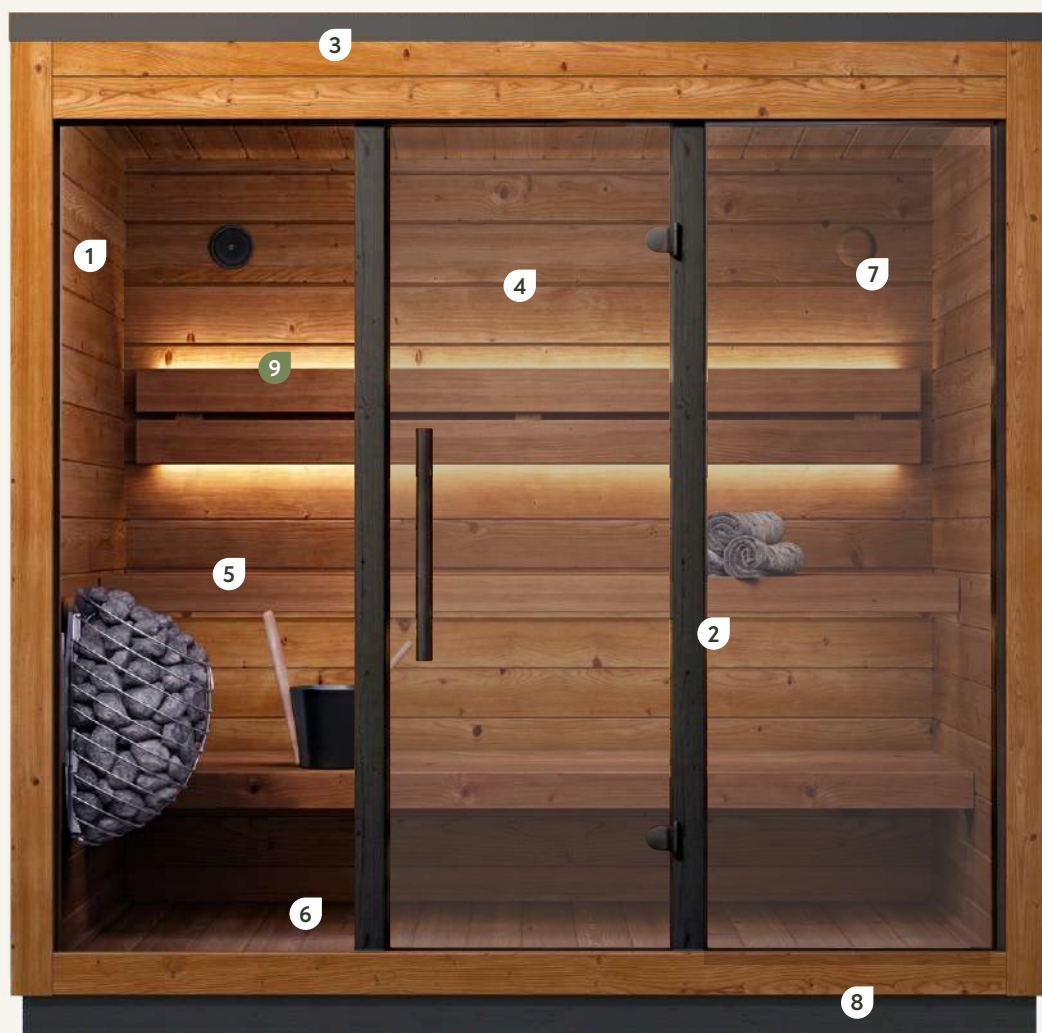

standard set includes

1	Walls	40mm thermowood
2	Windows	Tempered bronze glass
3	Ceiling	40mm thermowood + EPDM roof cover + metal corner roof covers
4	Door	Tempered bronze glass with premium handle and black hinges
5	Benches	2-level thermowood bench and 2-board back rest
6	Floor	40mm thermowood
7	Ventilation	3x ventilation openings
8	Base frame	Painted black

additional extras

9 Lightning

LED-strips under the bench and/or behind back rest top and bottom

8

available glass tones

BRONZE (in standard set)

BLACK

assembly and delivery

All models are available as DIY kits and come with an instruction manual.

Aris Mini

for 2 people

technical information

METRIC

IMPERIAL

Coverage area	2,7 (m ²)	29.1 (ft ²)
Steam room volume	4,7 (m ³)	166.0 (ft ³)
External dimensions	W1548×D1764×H2220 (mm)	W60.9"×D69.4"×H87.4" (in)
Internal dimensions	W1430×D1646×H2040 (mm)	W56.3"×D64.8"×H80.3" (in)
Weight	550 (kg)	1,213 (lb)
Pallet size	1,20×2,30×1,20 (m)	3.94×7.55×3.94 (ft)