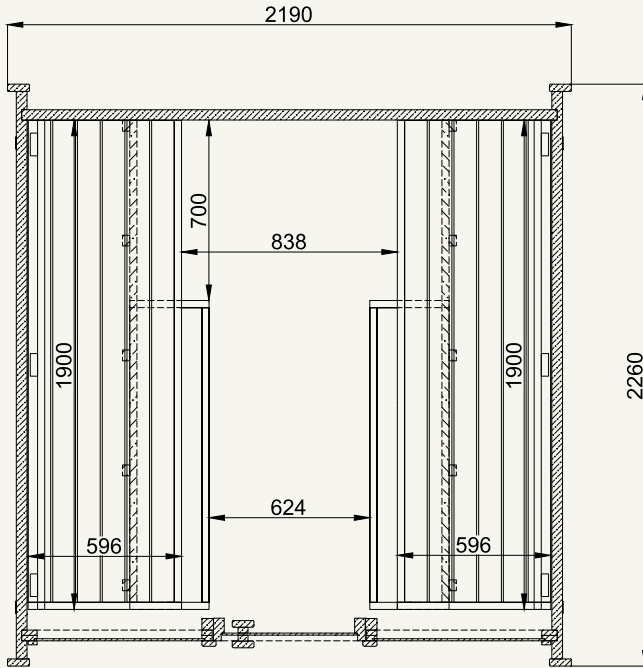

Coverage area	3,6 (m ²)	38.8 (ft ²)
Steam room volume	5,0 (m ³)	176.6 (ft ³)
External dimensions	W2190×D1660×H2200 (mm)	W86.2×D65.4×H86.6" (in)
Internal dimensions	W2038×D1380×H2038 (mm)	W80.2×D54.3×H80.2" (in)
Weight	800 (kg)	1,764 (lb)
Pallet size	1,20×2,25×1,20 (m)	3.94×7.38×3.94 (ft)

suitable with

Electric heater	✓
Wood burning heater	✗

Black Cube Comfort

for 6 people

technical information

METRIC

IMPERIAL

Coverage area	4,9 (m ²)	52.7 (ft ²)
Steam room volume	7,8 (m ³)	275.5 (ft ³)
External dimensions	W2190×D2260×H2200 (mm)	W86.2×D89.0×H86.6" (in)
Internal dimensions	W2038×D1980×H2038 (mm)	W80.2×D78.0×H80.2" (in)
Weight	875 (kg)	1,929 (lb)
Pallet size	1,20×2,25×1,20 (m)	3.94×7.38×3.94 (ft)

suitable with

Electric heater	✓
Wood burning heater	✓

Black Cube Premium

for 4 people

technical information

	METRIC	IMPERIAL
Coverage area	3,6 (m ²)	38.8 (ft ²)
Steam room volume	5,0 (m ³)	176.6 (ft ³)
External dimensions	W2190×D1660×H2200 (mm)	W86.2×D65.4×H86.6" (in)
Internal dimensions	W2038×D1380×H2038 (mm)	W80.2×D54.3×H80.2" (in)
Weight	825 (kg)	1,819 (lb)
Pallet size	1,20×2,25×1,20 (m)	3.94×7.38×3.94 (ft)