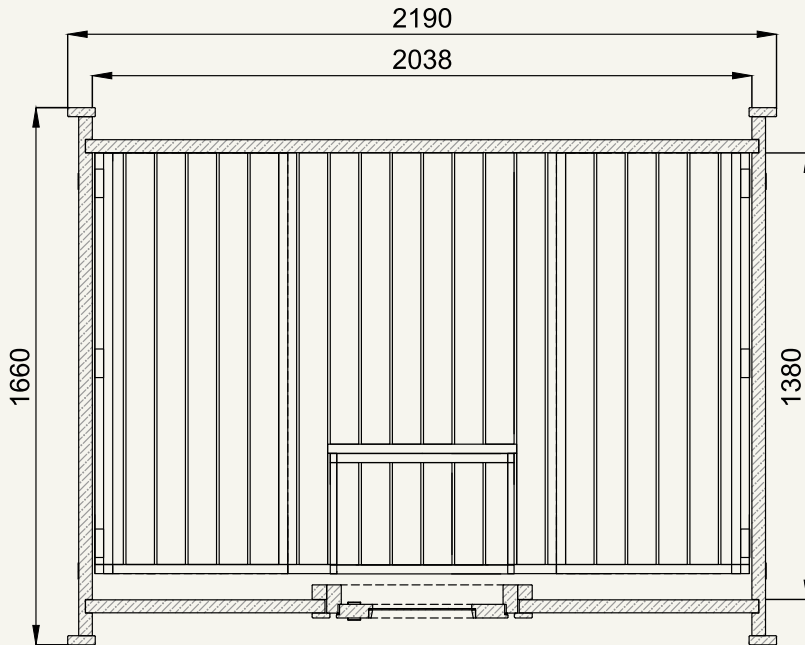

Coverage area	3,6 (m ²)	38.8 (ft ²)
Steam room volume	5,0 (m ³)	176.6 (ft ³)
External dimensions	W2190×D1660×H2200 (mm)	W86.2×D65.4×H86.6" (in)
Internal dimensions	W2038×D1380×H2038 (mm)	W80.2×D54.3×H80.2" (in)
Weight	800 (kg)	1,764 (lb)
Pallet size	1,20×2,25×1,20 (m)	3.94×7.38×3.94 (ft)

suitable with

Electric heater	✓
Wood burning heater	✗

Black Cube Comfort

for 6 people

technical information

METRIC

IMPERIAL

Coverage area	4,9 (m ²)	52.7 (ft ²)
Steam room volume	7,8 (m ³)	275.5 (ft ³)
External dimensions	W2190×D2260×H2200 (mm)	W86.2×D89.0×H86.6" (in)
Internal dimensions	W2038×D1980×H2038 (mm)	W80.2×D78.0×H80.2" (in)
Weight	875 (kg)	1,929 (lb)
Pallet size	1,20×2,25×1,20 (m)	3.94×7.38×3.94 (ft)

suitable with

Electric heater	✓
Wood burning heater	✓

Black Cube Premium

for 4 people

technical information

	METRIC	IMPERIAL
Coverage area	3,6 (m ²)	38.8 (ft ²)
Steam room volume	5,0 (m ³)	176.6 (ft ³)
External dimensions	W2190×D1660×H2200 (mm)	W86.2×D65.4×H86.6" (in)
Internal dimensions	W2038×D1380×H2038 (mm)	W80.2×D54.3×H80.2" (in)
Weight	825 (kg)	1,819 (lb)
Pallet size	1,20×2,25×1,20 (m)	3.94×7.38×3.94 (ft)