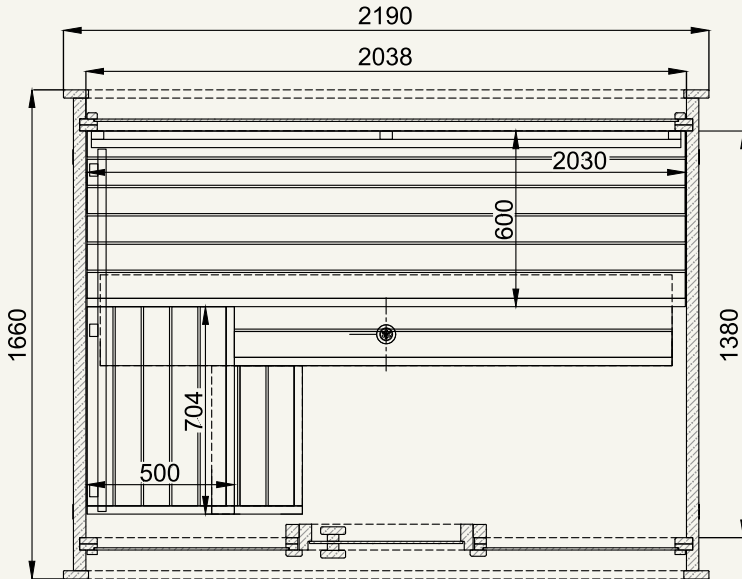

technical information

METRIC

IMPERIAL

Coverage area	3,6 (m²)	38.8 (ft²)
Steam room volume	5,0 (m³)	176.6 (ft³)
External dimensions	W2190×D1660×H2200 (mm)	W86.2×D65.4×H86.6" (in)
Internal dimensions	W2038×D1380×H2038 (mm)	W80.2×D54.3×H80.2" (in)
Weight	800 (kg)	1,764 (lb)
Pallet size	1,20×2,25×1,20 (m)	3.94×7.38×3.94 (ft)

suitable with

Electric heater	✓
Wood burning heater	✗