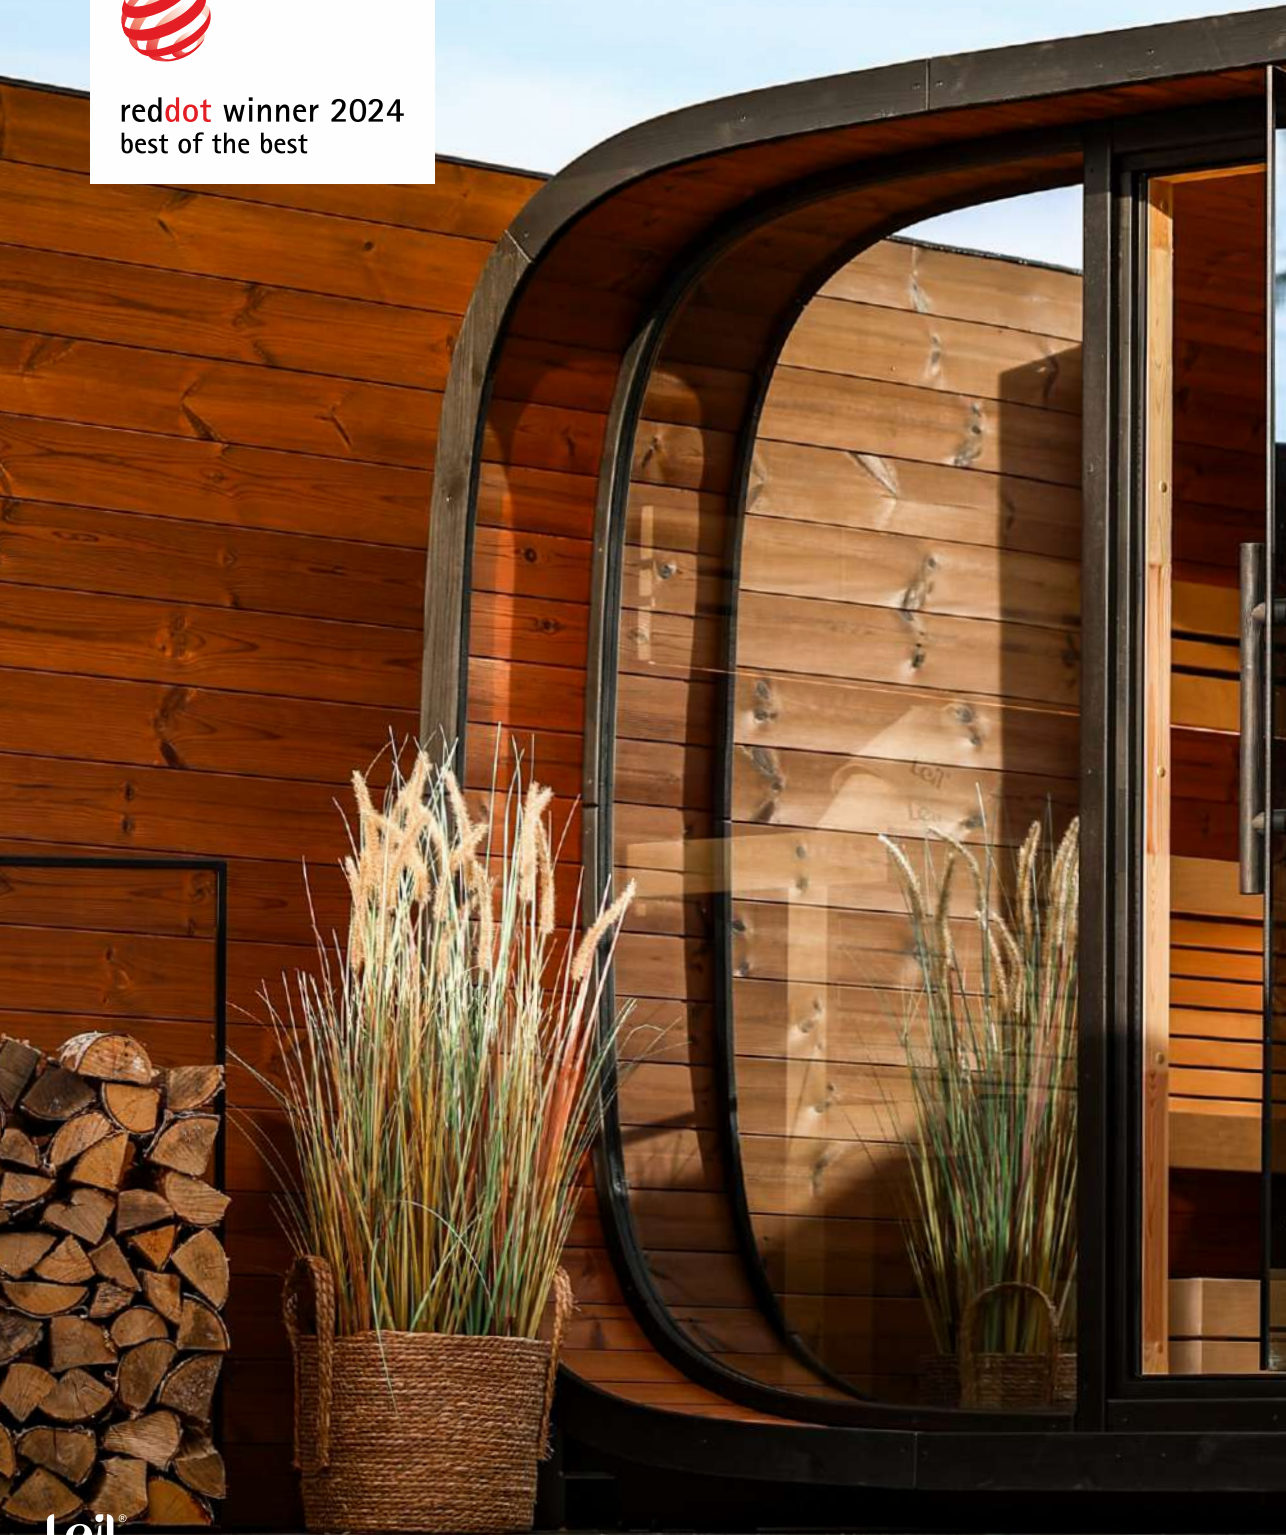

reddot winner 2024
best of the best