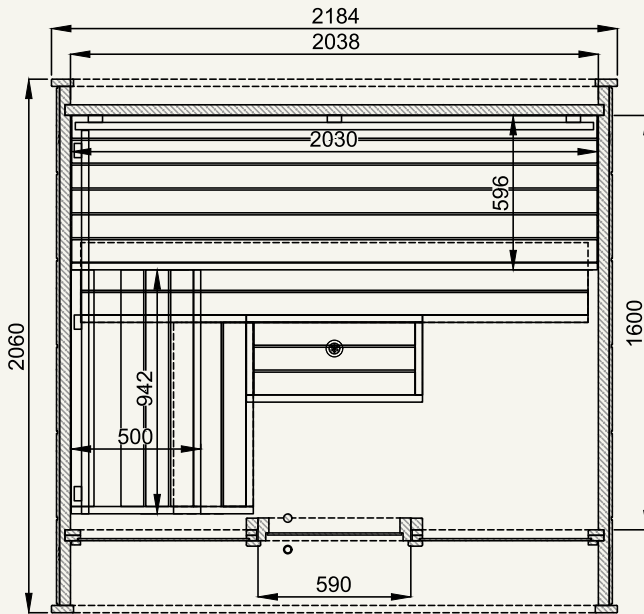

BLACK

assembly and delivery

All models are available as a DIY kit or pre-assembled. Availability may vary by model - please check for details.

Round Cube Mini

for 4 people (2.0) / for 5 people (2.4)

technical information	METRIC 2.0 / 2.4	IMPERIAL 2.0 / 2.4
Coverage area	4,4/5,3 (m ²)	47.4/57.0 (ft ²)
Steam room volume	6,0/8,0 (m ³)	212.0/283.0 (ft ³)
External dimensions	W2184×D2060/2460×H2200 (mm)	W86.0×D81.1/96.9×H86.6" (in)
Internal dimensions	W2038×D1600/2000×H2040 (mm)	W80.2×D63.0/78.7×H80.3" (in)
Weight	900/990 (kg)	1,984/2,183 (lb)
Pallet size	1,20×2,25/2,45×1,20 (m)	3.94×7.38/8.04×3.94 (ft)

suitable with

Electric heater	✓
Wood burning heater	✗

Round Cube Relax

for 6 people

technical information

	METRIC	IMPERIAL
Coverage area	6,4 (m ²)	68.9 (ft ²)
Steam room volume	9,0 (m ³)	318.0 (ft ³)
External dimensions	W3079×D2060×H2200 (mm)	W121.2×D81.1×H86.6 (in)
Internal dimensions	W2928×D1600×H2040 (mm)	W115.3×D63.0×H80.3 (in)
Weight	1175 (kg)	2,590 (lb)
Pallet size	1.20×3.15×1.20 (m)	3.94×10.33×3.94 (ft)

suitable with

- Electric heater ✓

- Wood burning heater ✓

Round Cube Double

for 5 people (2.4) / for 6 people (2.6)

technical information	METRIC 2.4 / 2.6	IMPERIAL 2.4 / 2.6
Coverage area	7,4/8,0 (m ²)	79.7/86.1 (ft ²)
Steam room volume	6,0/7,0 (m ³)	212.0/247.0 (ft ³)
External dimensions	W3079×D2400/2600×H2200 (mm)	W121.2×D94.5/102.4×H86.6" (in)
Internal dimensions	W2928×D1890/2090×H2040 (mm)	W115.3×D74.4/82.3×H80.3" (in)
Weight	1300/1400 (kg)	2,866/3,086 (lb)
Pallet size	1.20×3.15×1.20 (m)	3.94×10.33×3.94 (ft)