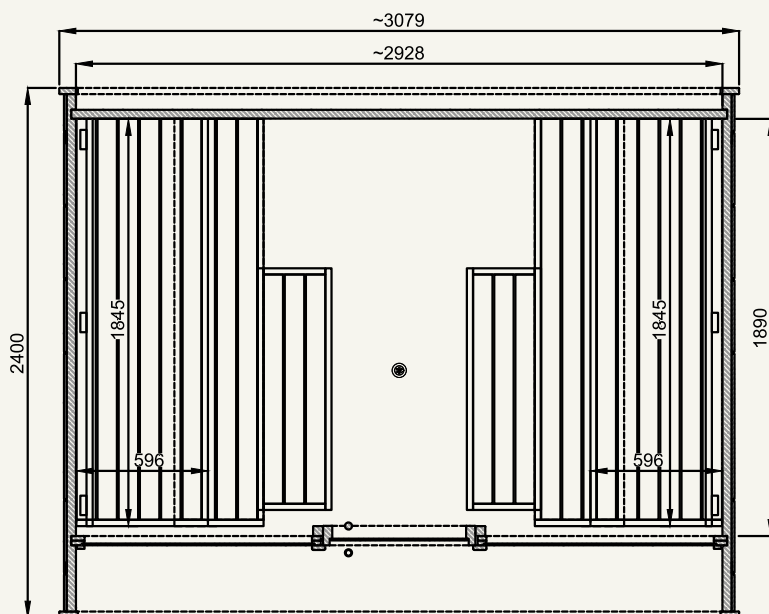

suitable with

Electric heater	✓
Wood burning heater	✗

Round Cube Relax

for 6 people

technical information

	METRIC	IMPERIAL
Coverage area	6,4 (m ²)	68.9 (ft ²)
Steam room volume	9,0 (m ³)	318.0 (ft ³)
External dimensions	W3079×D2060×H2200 (mm)	W121.2×D81.1×H86.6 (in)
Internal dimensions	W2928×D1600×H2040 (mm)	W115.3×D63.0×H80.3 (in)
Weight	1175 (kg)	2,590 (lb)
Pallet size	1.20×3.15×1.20 (m)	3.94×10.33×3.94 (ft)

suitable with

Electric heater	✓
Wood burning heater	✗

Round Cube Single

for 6 people (2.0) / for 6-8 people (2.4) / for 8 people (2.6)

technical information	METRIC 2.0 / 2.4 / 2.6	IMPERIAL 2.0 / 2.4 / 2.6
Coverage area	6,3/7,4/8,0 (m ²)	67.8/79.7/86.1 (ft ²)
Steam room volume	8,0/10,0/12,0 (m ³)	283.0/353.0/424.0 (ft ³)
External dimensions	W3079×D2060/2400/2600×H2200 (mm)	W121.2×D81.1/94.5×H86.6" (in)
Internal dimensions	W2928×D1600/1890/2090×H2040 (mm)	W115.3×D63.0/74.4×H82.3" (in)
Weight	1100/1290/1330 (kg)	2,425/2,844/2,932 (lb)
Pallet size	1.20×3.15×1.20 (m)	3.94×10.33×3.94 (ft)

suitable with

- Electric heater ✓

- Wood burning heater ✓

Round Cube Double

for 5 people (2.4) / for 6 people (2.6)

technical information	METRIC 2.4 / 2.6	IMPERIAL 2.4 / 2.6
Coverage area	7,4/8,0 (m ²)	79.7/86.1 (ft ²)
Steam room volume	6,0/7,0 (m ³)	212.0/247.0 (ft ³)
External dimensions	W3079×D2400/2600×H2200 (mm)	W121.2×D94.5/102.4×H86.6" (in)
Internal dimensions	W2928×D1890/2090×H2040 (mm)	W115.3×D74.4/82.3×H80.3" (in)
Weight	1300/1400 (kg)	2,866/3,086 (lb)
Pallet size	1.20×3.15×1.20 (m)	3.94×10.33×3.94 (ft)