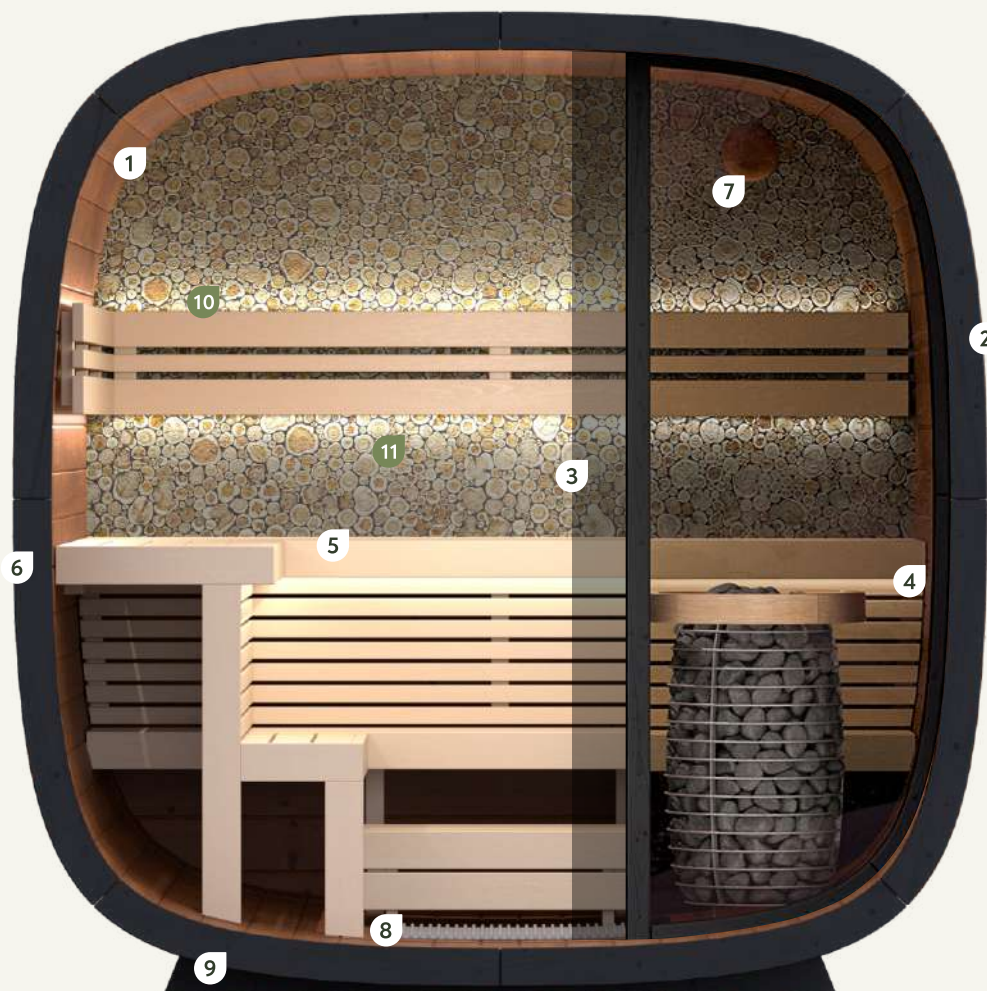

standard set includes

1	Walls	40mm Thermowood
2	Roof	Shingle roof, Black
3	External door	Tempered glass door with premium handle
4	Front wall	Double mirror glass, 20mm, tempered
5	Benches	3-level benches with bench skirts and back rests
6	Arches	Full circle arches for front and back wall, painted black
7	Ventilation	3-4x ventilation openings
8	Floor cover	Nerostep plastic grid mats
9	Baseframe and external mouldings	Painted black

additional extras

10 Lighting

LED-strips under the bench and/or behind back rest

11 Juniper Wall

Healing juniper wall on the back wall with wonderful scent

available glass tones

MIRROR

BRONZE

BLACK

assembly and delivery

All models are available as a DIY kit or pre-assembled. Availability may vary by model - please check for details.

Round Cube Mini

for 4 people (2.0) / for 5 people (2.4)

technical information	METRIC 2.0 / 2.4	IMPERIAL 2.0 / 2.4
Coverage area	4,4/5,3 (m ²)	47.4/57.0 (ft ²)
Steam room volume	6,0/8,0 (m ³)	212.0/283.0 (ft ³)
External dimensions	W2184×D2060/2460×H2200 (mm)	W86.0×D81.1/96.9×H86.6" (in)
Internal dimensions	W2038×D1600/2000×H2040 (mm)	W80.2×D63.0/78.7×H80.3" (in)
Weight	900/990 (kg)	1,984/2,183 (lb)
Pallet size	1,20×2,25/2,45×1,20 (m)	3.94×7.38/8.04×3.94 (ft)