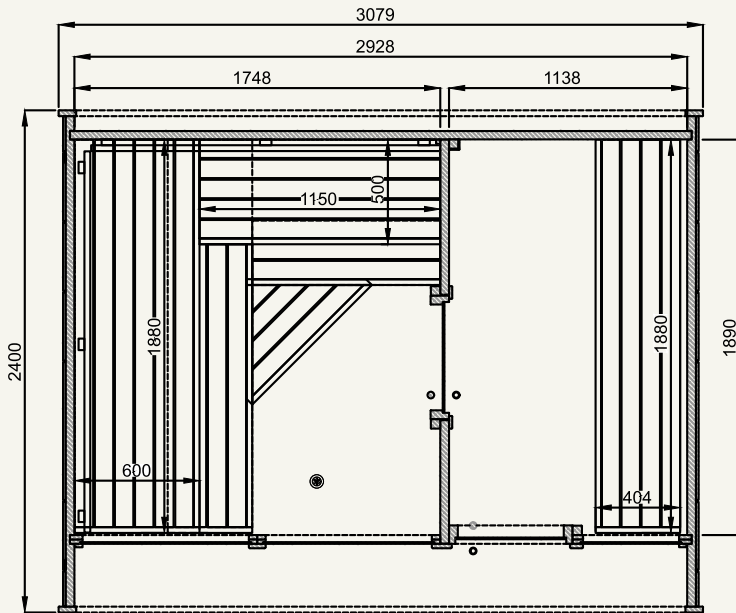

suitable with

Electric heater	✓
Wood burning heater	✗

Round Cube Relax

for 6 people

technical information

	METRIC	IMPERIAL
Coverage area	6,4 (m ²)	68.9 (ft ²)
Steam room volume	9,0 (m ³)	318.0 (ft ³)
External dimensions	W3079×D2060×H2200 (mm)	W121.2×D81.1×H86.6 (in)
Internal dimensions	W2928×D1600×H2040 (mm)	W115.3×D63.0×H80.3 (in)
Weight	1175 (kg)	2,590 (lb)
Pallet size	1.20×3.15×1.20 (m)	3.94×10.33×3.94 (ft)

suitable with

Electric heater	✓
Wood burning heater	✗

Round Cube Single

for 6 people (2.0) / for 6-8 people (2.4) / for 8 people (2.6)

technical information	METRIC 2.0 / 2.4 / 2.6	IMPERIAL 2.0 / 2.4 / 2.6
Coverage area	6,3/7,4/8,0 (m ²)	67.8/79.7/86.1 (ft ²)
Steam room volume	8,0/10,0/12,0 (m ³)	283.0/353.0/424.0 (ft ³)
External dimensions	W3079×D2060/2400/2600×H2200 (mm)	W121.2×D81.1/94.5×H86.6" (in)
Internal dimensions	W2928×D1600/1890/2090×H2040 (mm)	W115.3×D63.0/74.4×H82.3" (in)
Weight	1100/1290/1330 (kg)	2,425/2,844/2,932 (lb)
Pallet size	1.20×3.15×1.20 (m)	3.94×10.33×3.94 (ft)

suitable with

- Electric heater ✓

- Wood burning heater ✓

Round Cube Double

for 5 people (2.4) / for 6 people (2.6)

technical information	METRIC 2.4 / 2.6	IMPERIAL 2.4 / 2.6
Coverage area	7,4/8,0 (m ²)	79.7/86.1 (ft ²)
Steam room volume	6,0/7,0 (m ³)	212.0/247.0 (ft ³)
External dimensions	W3079×D2400/2600×H2200 (mm)	W121.2×D94.5/102.4×H86.6" (in)
Internal dimensions	W2928×D1890/2090×H2040 (mm)	W115.3×D74.4/82.3×H80.3" (in)
Weight	1300/1400 (kg)	2,866/3,086 (lb)
Pallet size	1.20×3.15×1.20 (m)	3.94×10.33×3.94 (ft)