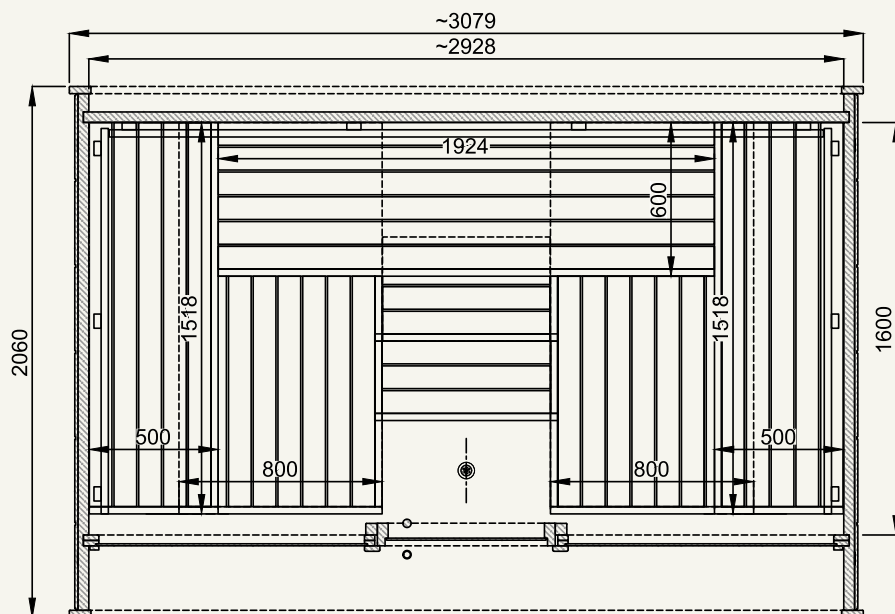

suitable with

Electric heater	✓
Wood burning heater	✗

Round Cube Relax

for 6 people

technical information

	METRIC	IMPERIAL
Coverage area	6,4 (m ²)	68.9 (ft ²)
Steam room volume	9,0 (m ³)	318.0 (ft ³)
External dimensions	W3079×D2060×H2200 (mm)	W121.2×D81.1×H86.6 (in)
Internal dimensions	W2928×D1600×H2040 (mm)	W115.3×D63.0×H80.3 (in)
Weight	1175 (kg)	2,590 (lb)
Pallet size	1.20×3.15×1.20 (m)	3.94×10.33×3.94 (ft)

suitable with

Electric heater	✓
Wood burning heater	✗

Round Cube Single

for 6 people (2.0) / for 6-8 people (2.4) / for 8 people (2.6)

technical information	METRIC 2.0 / 2.4 / 2.6	IMPERIAL 2.0 / 2.4 / 2.6
Coverage area	6,3/7,4/8,0 (m ²)	67.8/79.7/86.1 (ft ²)
Steam room volume	8,0/10,0/12,0 (m ³)	283.0/353.0/424.0 (ft ³)
External dimensions	W3079×D2060/2400/2600×H2200 (mm)	W121.2×D81.1/94.5×H86.6" (in)
Internal dimensions	W2928×D1600/1890/2090×H2040 (mm)	W115.3×D63.0/74.4×H82.3" (in)
Weight	1100/1290/1330 (kg)	2,425/2,844/2,932 (lb)
Pallet size	1.20×3.15×1.20 (m)	3.94×10.33×3.94 (ft)

suitable with

- Electric heater ✓

- Wood burning heater ✓

Round Cube Double

for 5 people (2.4) / for 6 people (2.6)

technical information	METRIC 2.4 / 2.6	IMPERIAL 2.4 / 2.6
Coverage area	7,4/8,0 (m ²)	79.7/86.1 (ft ²)
Steam room volume	6,0/7,0 (m ³)	212.0/247.0 (ft ³)
External dimensions	W3079×D2400/2600×H2200 (mm)	W121.2×D94.5/102.4×H86.6" (in)
Internal dimensions	W2928×D1890/2090×H2040 (mm)	W115.3×D74.4/82.3×H80.3" (in)
Weight	1300/1400 (kg)	2,866/3,086 (lb)
Pallet size	1.20×3.15×1.20 (m)	3.94×10.33×3.94 (ft)