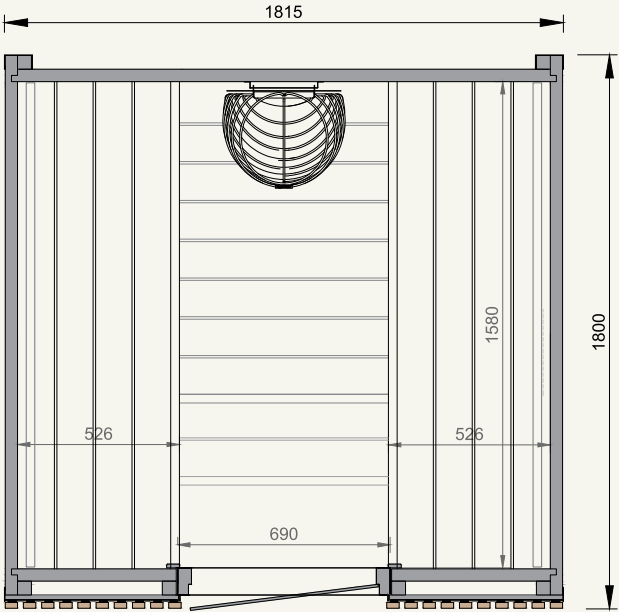

Viva 120

for 1 person

technical information

METRIC

IMPERIAL

Coverage area	1,6 (m ²)	17.2 (ft ²)
Steam room volume	2,7 (m ³)	95.3 (ft ³)
External dimensions	W1225×D1360×H2340 (mm)	W48.2"×D53.5"×H92.1" (in)
Internal dimensions	W1140×D1140×H2100 (mm)	W44.9"×D44.9"×H82.7" (in)
Weight	400 (kg)	882 (lb)
Pallet size	1,20×2,30×1,20 (m)	3.94×7.55×3.94 (ft)

suitable with

Electric heater	✓
Wood burning heater	✗

Viva 180

for 4 people

technical information

METRIC

IMPERIAL

Coverage area	3,3 (m2)	35.5 (ft2)
Steam room volume	5,8 (m3)	204.8 (ft3)
External dimensions	W1815×D1800×H2340 (mm)	W71.5"×D70.9"×H92.1" (in)
Internal dimensions	W1742×D1580×H2100 (mm)	W68.6"×D62.2"×H82.7" (in)
Weight	500 (kg)	1,102 (lb)
Pallet size	1,20×2,30×1,20 (m)	3.94×7.55×3.94 (ft)

suitable with

Electric heater	✓
Wood burning heater	✗

Viva 210

for 3 people

technical information

METRIC

IMPERIAL

Coverage area	3,8 (m2)	40.9 (ft2)
Steam room volume	6,7 (m3)	236.7 (ft3)
External dimensions	W2115×D1800×H2340 (mm)	W83.3"×D70.9"×H92.1" (in)
Internal dimensions	W2030×D1580×H2100 (mm)	W79.9"×D62.2"×H82.7" (in)
Weight	650 (kg)	1,433 (lb)
Pallet size	1,20×2,30×1,20 (m)	3.94×7.55×3.94 (ft)