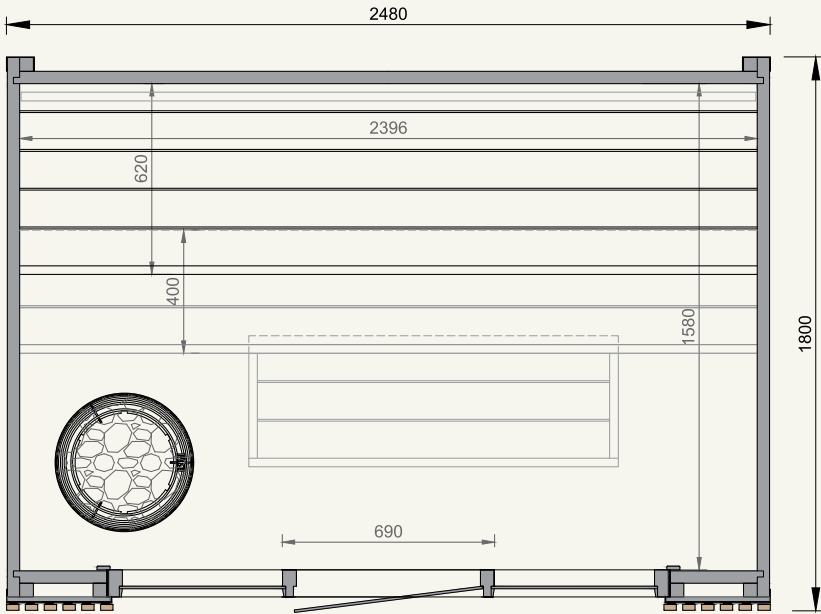

suitable with

Electric heater	✓
Wood burning heater	✗

Viva 180

for 4 people

technical information

METRIC

IMPERIAL

Coverage area	3,3 (m2)	35.5 (ft2)
Steam room volume	5,8 (m3)	204.8 (ft3)
External dimensions	W1815×D1800×H2340 (mm)	W71.5"×D70.9"×H92.1" (in)
Internal dimensions	W1742×D1580×H2100 (mm)	W68.6"×D62.2"×H82.7" (in)
Weight	500 (kg)	1,102 (lb)
Pallet size	1,20×2,30×1,20 (m)	3.94×7.55×3.94 (ft)

suitable with

Electric heater	✓
Wood burning heater	✗

Viva 210

for 3 people

technical information

METRIC

IMPERIAL

Coverage area	3,8 (m2)	40.9 (ft2)
Steam room volume	6,7 (m3)	236.7 (ft3)
External dimensions	W2115×D1800×H2340 (mm)	W83.3"×D70.9"×H92.1" (in)
Internal dimensions	W2030×D1580×H2100 (mm)	W79.9"×D62.2"×H82.7" (in)
Weight	650 (kg)	1,433 (lb)
Pallet size	1,20×2,30×1,20 (m)	3.94×7.55×3.94 (ft)

suitable with

- Electric heater ✓
- Wood burning heater ✓

Viva 250

for 4 people

technical information

METRIC

IMPERIAL

Coverage area	4,5 (m ²)	48.4 (ft ²)
Steam room volume	8,6 (m ³)	303.7 (ft ³)
External dimensions	W2480×D1800×H2520 (mm)	W97.6"×D70.9"×H99.2" (in)
Internal dimensions	W2396×D1580×H2280 (mm)	W94.3"×D62.2"×H89.8" (in)
Weight	850 (kg)	1,874 (lb)
Pallet size	1,20×2,50×1,20 (m)	3.94×8.20×3.94 (ft)