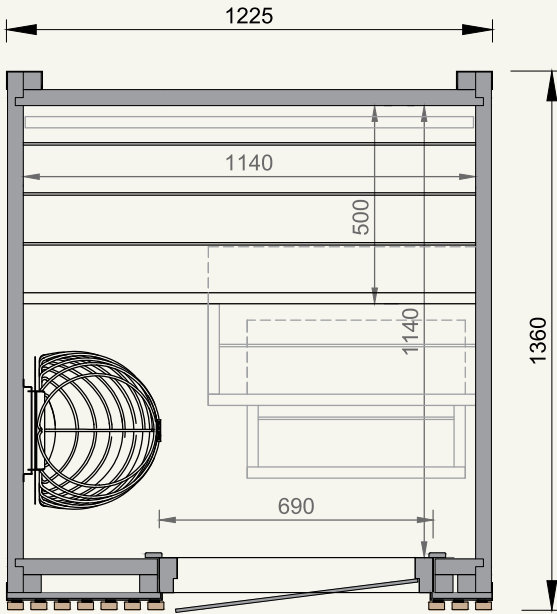

Viva 120

for 1 person

technical information

METRIC

IMPERIAL

Coverage area	1,6 (m ²)	17.2 (ft ²)
Steam room volume	2,7 (m ³)	95.3 (ft ³)
External dimensions	W1225×D1360×H2340 (mm)	W48.2"×D53.5"×H92.1" (in)
Internal dimensions	W1140×D1140×H2100 (mm)	W44.9"×D44.9"×H82.7" (in)
Weight	400 (kg)	882 (lb)
Pallet size	1,20×2,30×1,20 (m)	3.94×7.55×3.94 (ft)

suitable with

Electric heater	✓
Wood burning heater	✗

Viva 180

for 4 people

technical information

METRIC

IMPERIAL

Coverage area	3,3 (m2)	35.5 (ft2)
Steam room volume	5,8 (m3)	204.8 (ft3)
External dimensions	W1815×D1800×H2340 (mm)	W71.5"×D70.9"×H92.1" (in)
Internal dimensions	W1742×D1580×H2100 (mm)	W68.6"×D62.2"×H82.7" (in)
Weight	500 (kg)	1,102 (lb)
Pallet size	1,20×2,30×1,20 (m)	3.94×7.55×3.94 (ft)