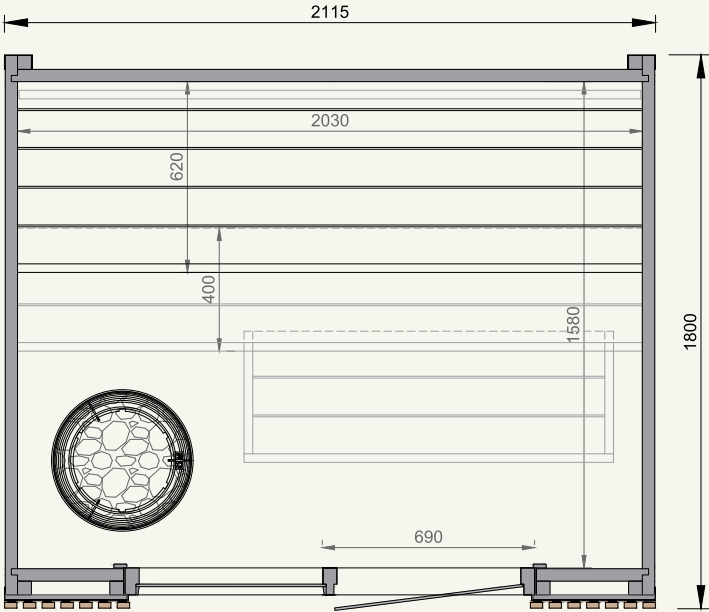

Viva 120

for 1 person

technical information

METRIC

IMPERIAL

Coverage area	1,6 (m ²)	17.2 (ft ²)
Steam room volume	2,7 (m ³)	95.3 (ft ³)
External dimensions	W1225×D1360×H2340 (mm)	W48.2"×D53.5"×H92.1" (in)
Internal dimensions	W1140×D1140×H2100 (mm)	W44.9"×D44.9"×H82.7" (in)
Weight	400 (kg)	882 (lb)
Pallet size	1,20×2,30×1,20 (m)	3.94×7.55×3.94 (ft)

suitable with

Electric heater	✓
Wood burning heater	✗

Viva 180

for 4 people

technical information

METRIC

IMPERIAL

Coverage area	3,3 (m2)	35.5 (ft2)
Steam room volume	5,8 (m3)	204.8 (ft3)
External dimensions	W1815×D1800×H2340 (mm)	W71.5"×D70.9"×H92.1" (in)
Internal dimensions	W1742×D1580×H2100 (mm)	W68.6"×D62.2"×H82.7" (in)
Weight	500 (kg)	1,102 (lb)
Pallet size	1,20×2,30×1,20 (m)	3.94×7.55×3.94 (ft)

suitable with

Electric heater	✓
Wood burning heater	✗

Viva 210

for 3 people

technical information

METRIC

IMPERIAL

Coverage area	3,8 (m2)	40.9 (ft2)
Steam room volume	6,7 (m3)	236.7 (ft3)
External dimensions	W2115×D1800×H2340 (mm)	W83.3"×D70.9"×H92.1" (in)
Internal dimensions	W2030×D1580×H2100 (mm)	W79.9"×D62.2"×H82.7" (in)
Weight	650 (kg)	1,433 (lb)
Pallet size	1,20×2,30×1,20 (m)	3.94×7.55×3.94 (ft)

suitable with

- Electric heater ✓
- Wood burning heater ✓

Viva 250

for 4 people

technical information

METRIC

IMPERIAL

Coverage area	4,5 (m ²)	48.4 (ft ²)
Steam room volume	8,6 (m ³)	303.7 (ft ³)
External dimensions	W2480×D1800×H2520 (mm)	W97.6"×D70.9"×H99.2" (in)
Internal dimensions	W2396×D1580×H2280 (mm)	W94.3"×D62.2"×H89.8" (in)
Weight	850 (kg)	1,874 (lb)
Pallet size	1,20×2,50×1,20 (m)	3.94×8.20×3.94 (ft)